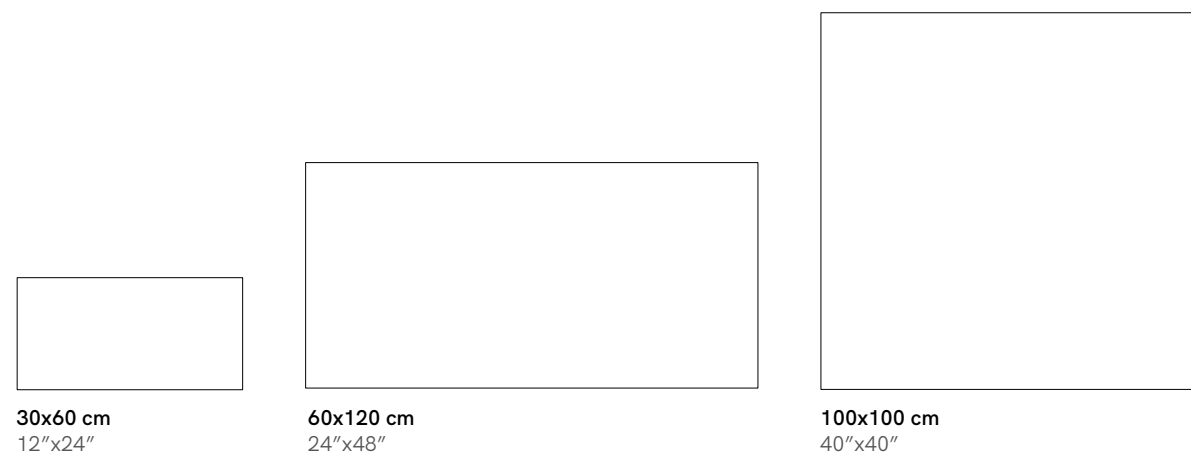

ORION STONE Natural
100x100 cm - 40"x40"

**ORION
BEIGE**

**ORION
DEEP**

**ORION
MOON**

**ORION
STONE**

30x60 cm
12"x24"

60x120 cm
24"x48"

100x100 cm
40"x40"

LAVABOS | WASHBASINS | WASHBASINS | WASCHBECKEN

SUPRA
120x50x10 cm
48"x20"x4"

INTEGRA
120x45x12 cm
48"x18"x4.5"

HIDRO
50x50x90 cm
20"x20"x35.5"

MOSAICOS | MOSAICS | MOSAIQUES | MOSAIKS

MOSAICO
30x30 cm | 11.8"x11.7"
NATURAL. MO501