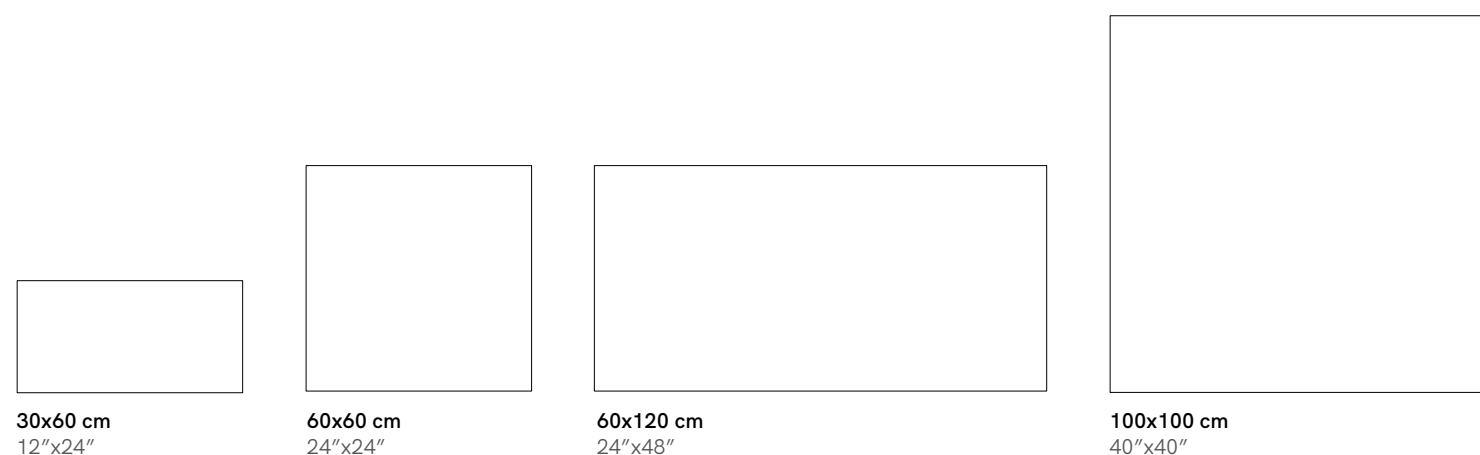

BETTON SAND Natural  
60x120 cm - 24"x48"

**BETTON  
WHITE**

**BETTON  
GREY**

**BETTON  
SAND**

**BETTON  
FANG**

30x60 cm  
12"x24"

60x60 cm  
24"x24"

60x120 cm  
24"x48"