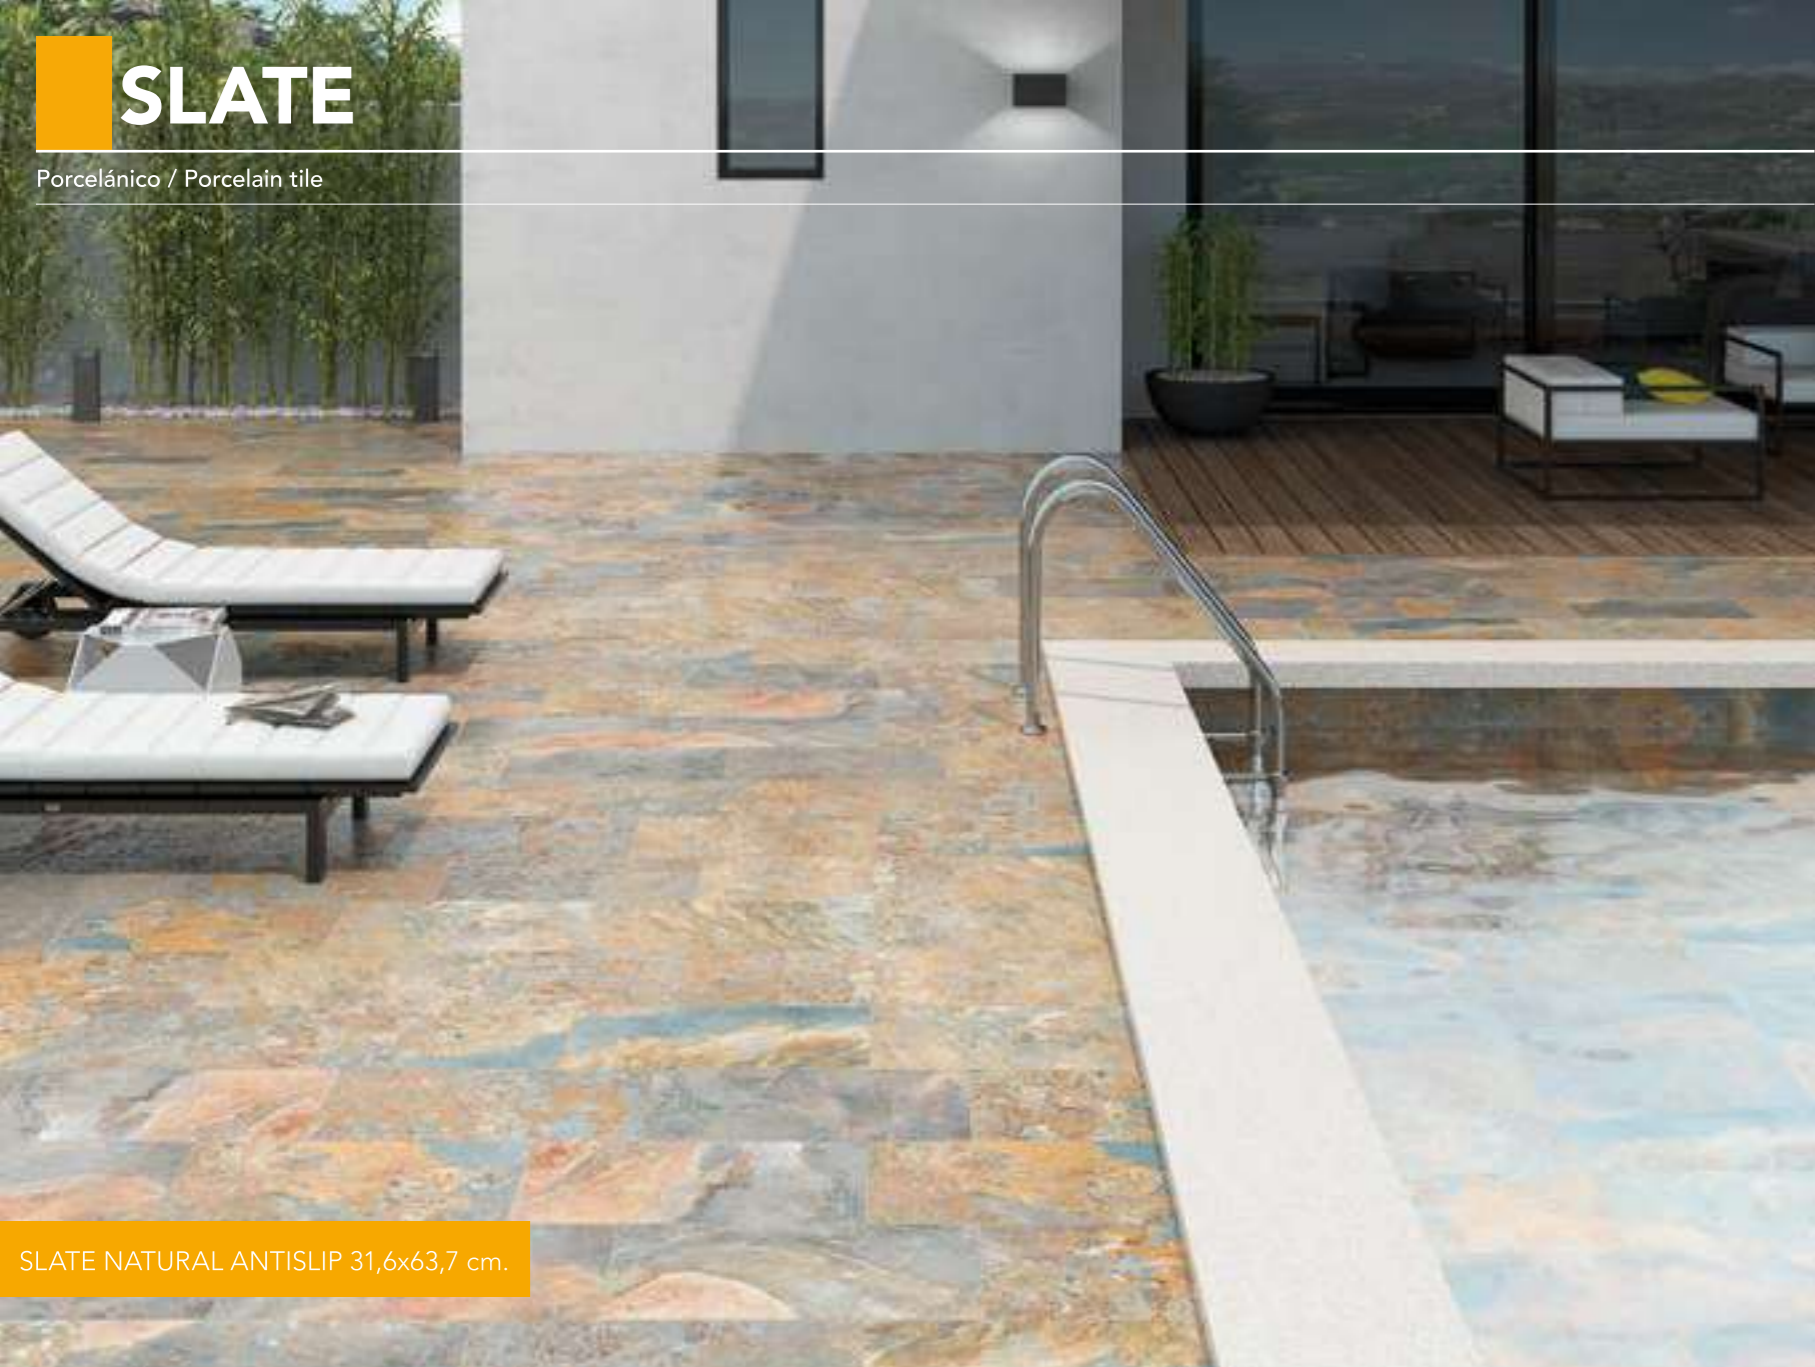

SLATE

Porcelánico / Porcelain tile

SLATE NATURAL ANTISLIP 31,6x63,7 cm.